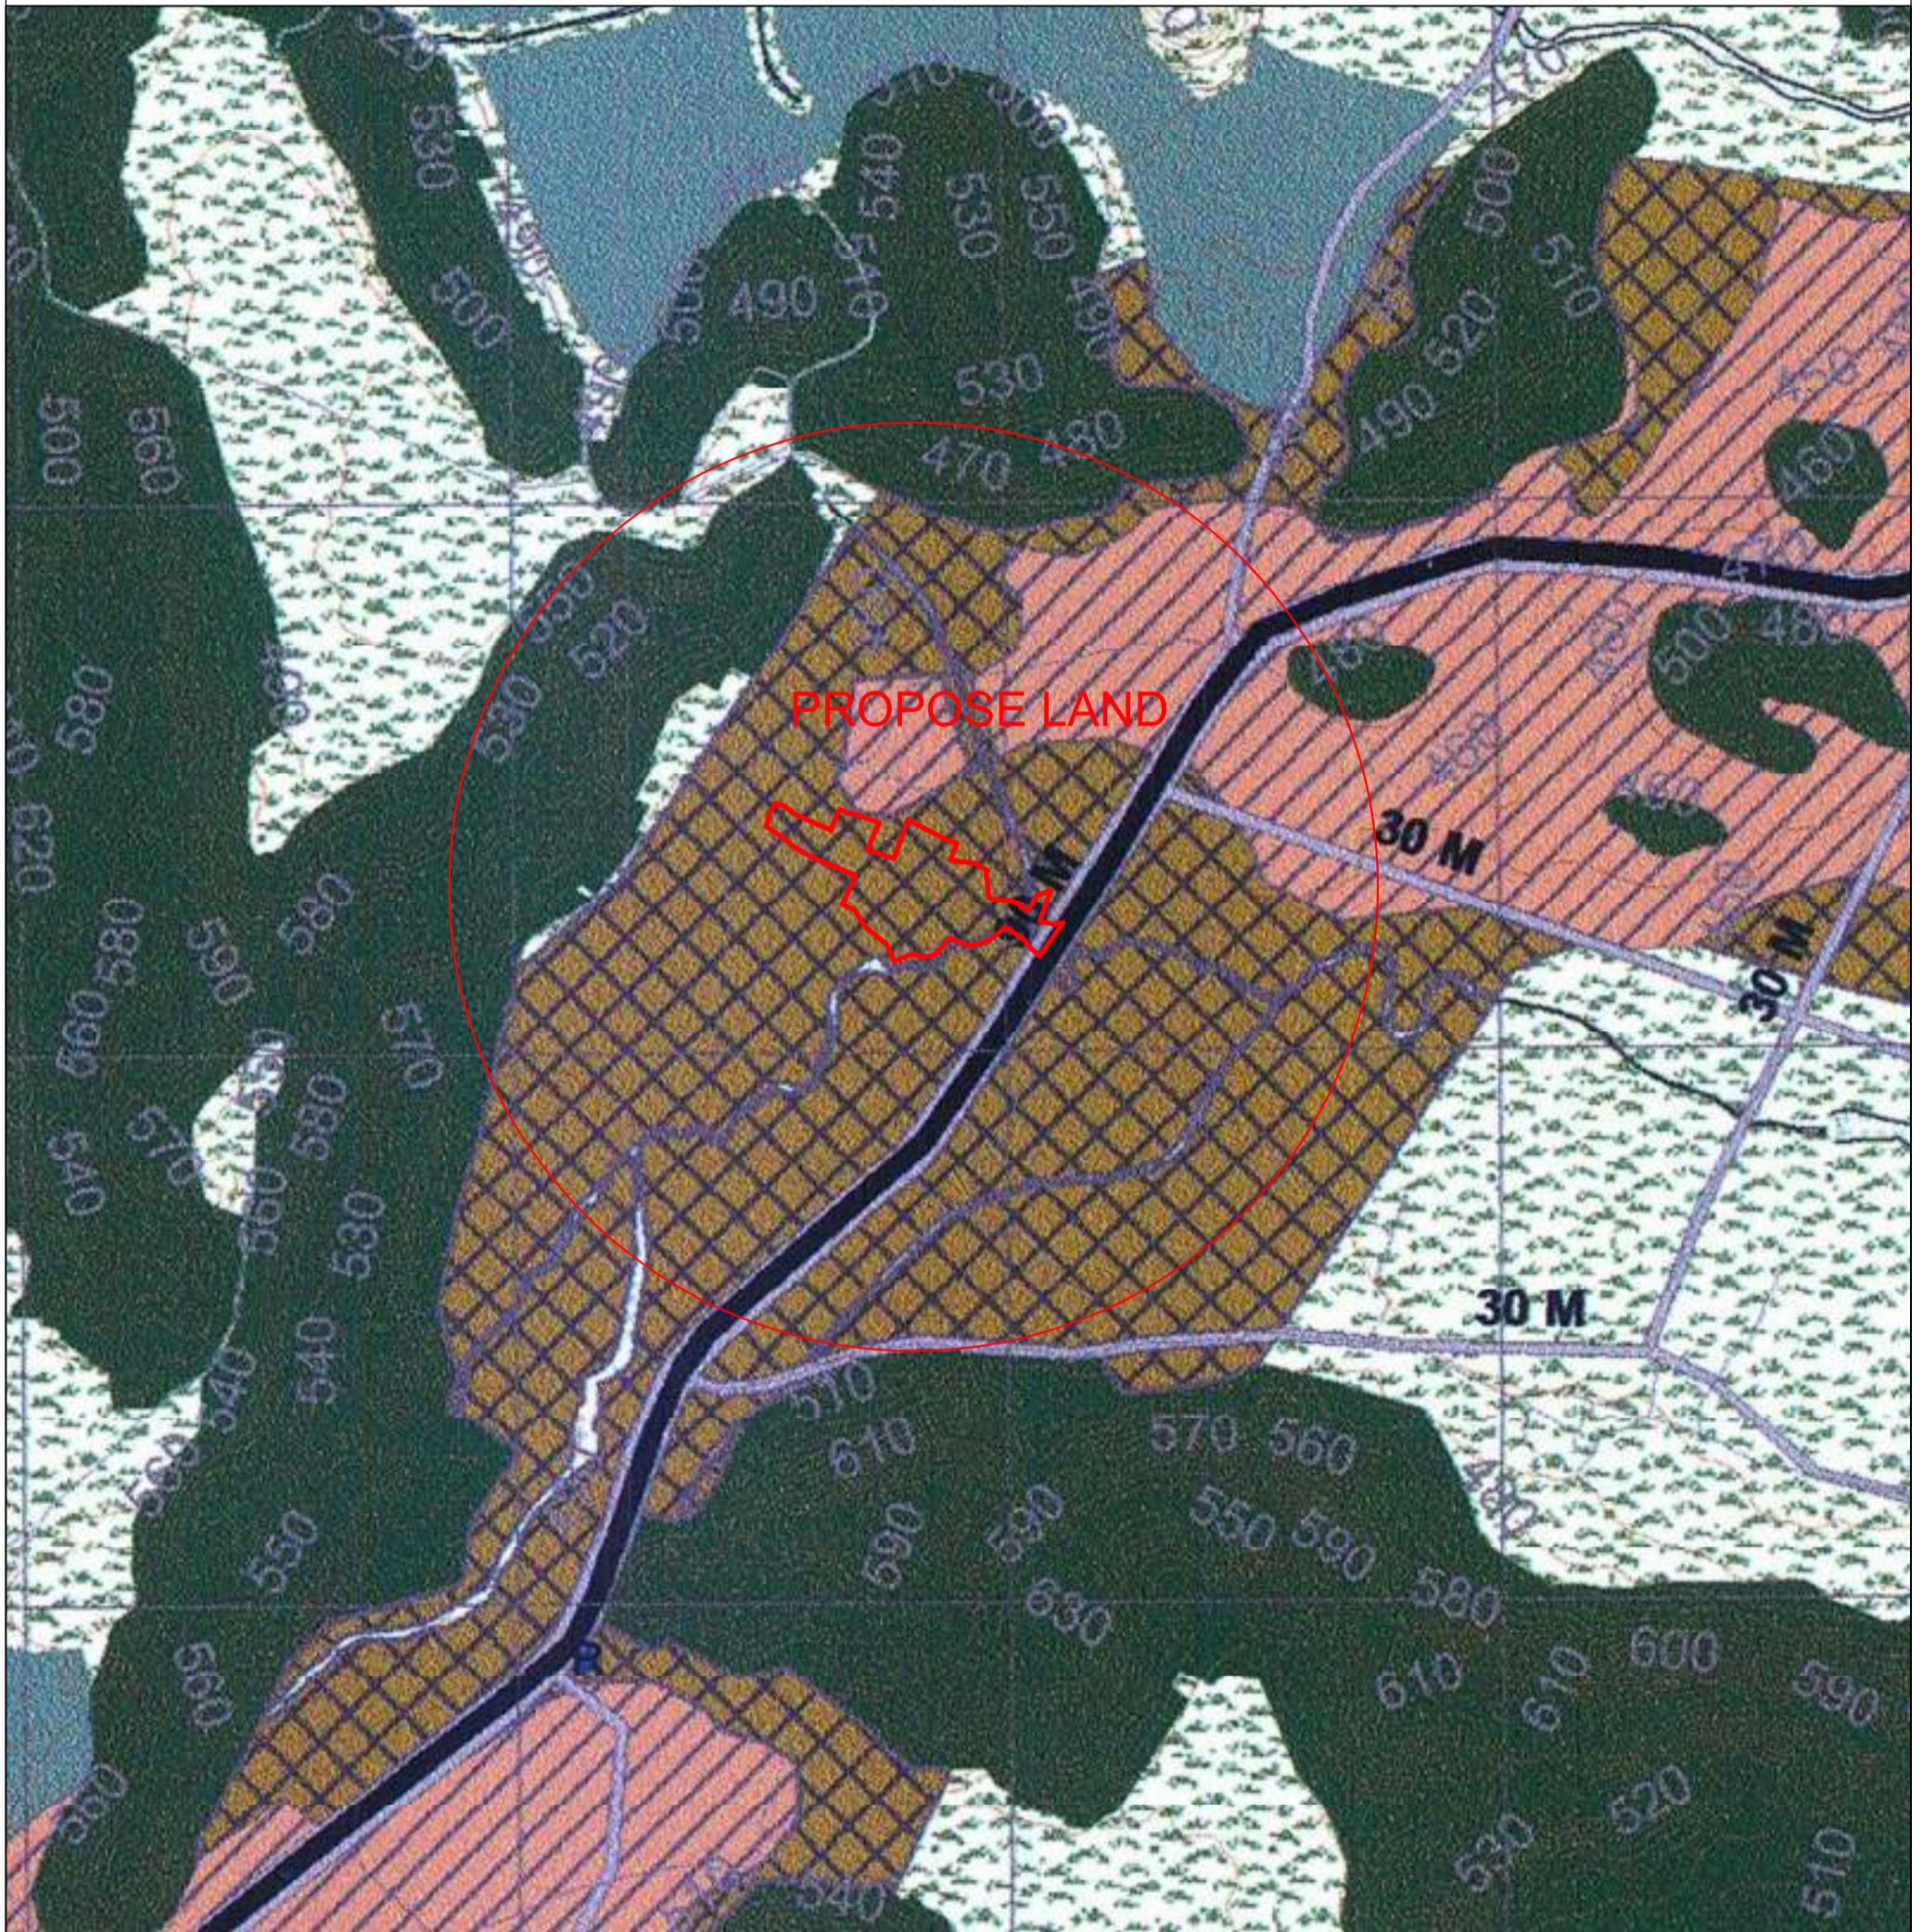

MAP SHOWING PROPOSE LAND LOCATION ON GOOGLE MAP

AT VILLAGE :- BEELPURA, TEH.:- AMER, JAIPUR.

NOT TO SCALE

MAP SHOWING PROPOSE LAND LOCATION ON Z.D.P. ZONE -13

AT VILLAGE :- BEELPURA, TEH.:- AMER, JAIPUR.

NOT TO SCALE

LEGEND

RESIDENTIAL	PUBLIC & SEMI-PUBLIC	U2	MDP RING ROAD
COMMERCIAL	PUBLIC UTILITY	U2 HIZ	90 M PROPOSED RING ROAD BY 18-11
MIXED USE	CREMATION/BURIAL GROUND	U2 LIZ	COMMITMENT BOUNDARY
GOVERNMENT & SEMI GOVERNMENT	CIRCULATION	U3	HT Line Safety Corridor
INDUSTRIAL	PROPOSED ROAD	U3 LIZ	G1
TOURIST FACILITY	HT LINE	Drain/River/Waterbody	Forest /R.F./P.F./Hills
RECREATIONAL	ZONE BOUNDARY (PZ-13)	G2	Ecological Area
PARK	SPECIAL AREA		
NALLAH / RIVER	Geobase		

ZONAL DEVELOPMENT PLAN PLANNING ZONE 13 PROPOSED LAND USE

ZONAL PLAN APPROVED VIDE 54TH AUTHORITY MEETING DATED 22-05-2018